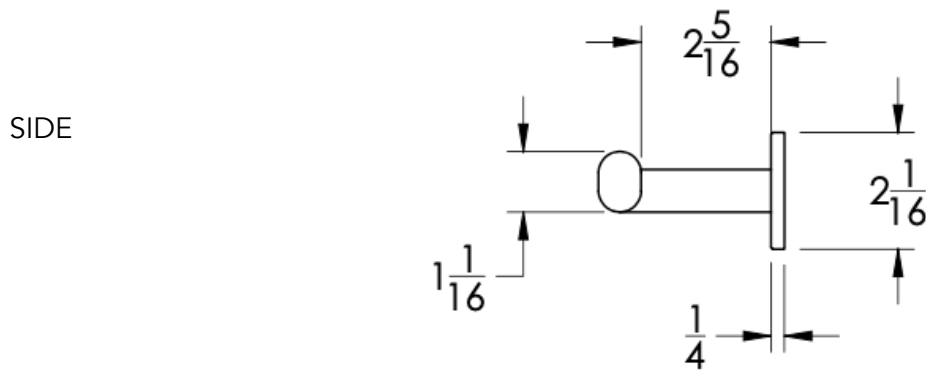

Dimensions in inches

NOTE: Dimensions subject to change without notice.