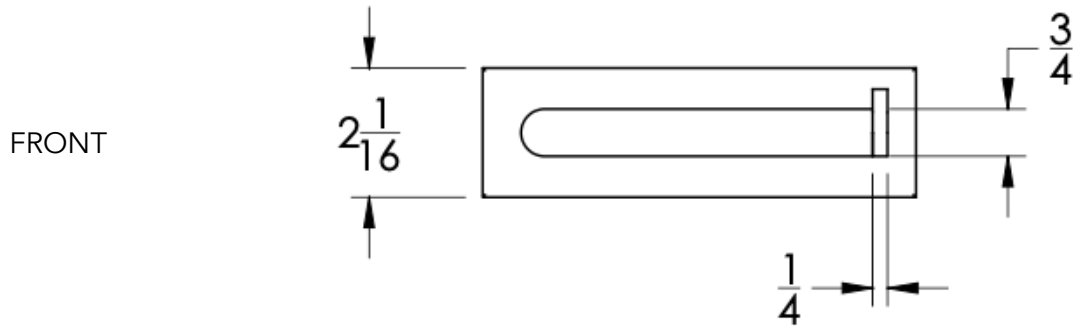

Dimensions in inches

NOTE: Dimensions subject to change without notice.