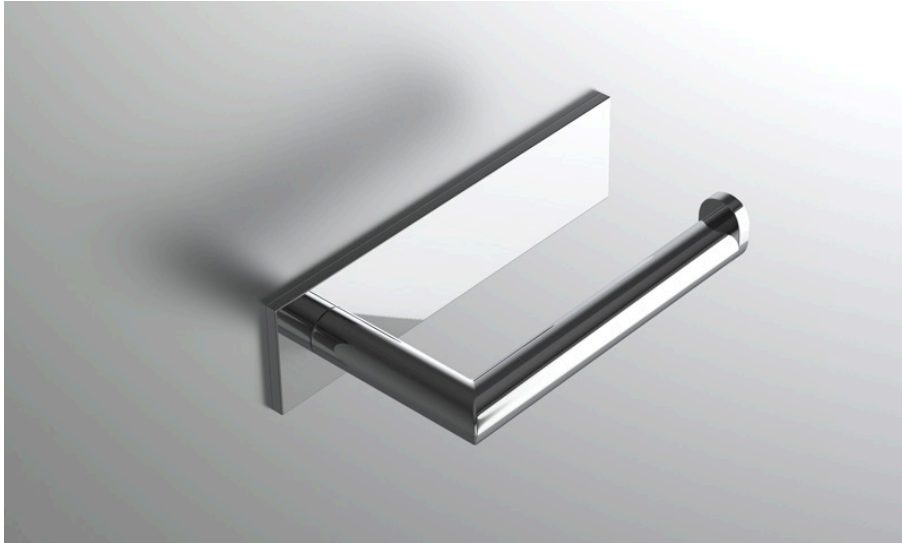

neelnox

LET
THERE
BE **DESIGN.**

FEATURES

- Premium 304 Grade Stainless Steel
- Solid Mount Construction
- Concealed Installation Hardware
- State of the art wall anchors included for installation on Dry wall or Tile

COLLECTION INSPIRE

TISSUE HOLDER

Model	Product	Finishes Available
INS-TPHR	Tissue Holder (Facing Right)	Multiple finishes available. Over 23 finishes to choose from.
INS-TPHL	Tissue Holder (Facing Left)	