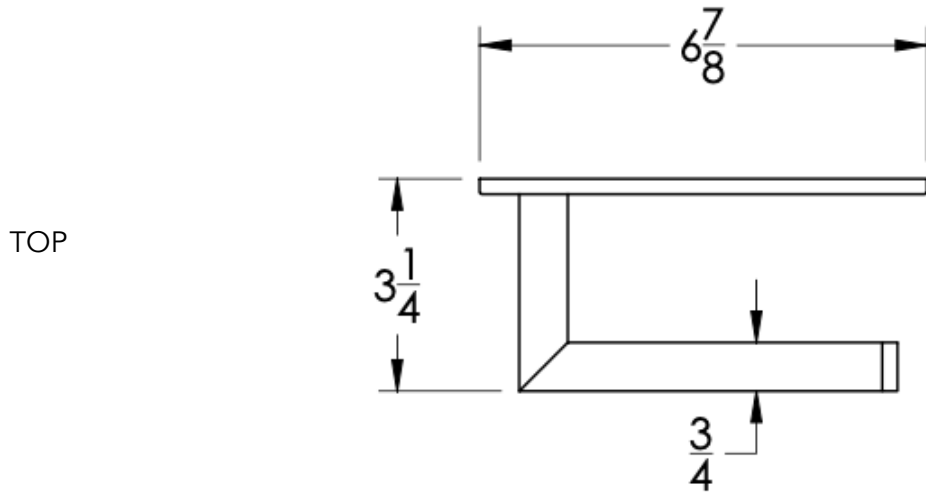

neelnox

LET
THERE
BE **DESIGN.**

FEATURES

- Premium 304 Grade Stainless Steel
- Solid Mount Construction
- Concealed Installation Hardware
- State of the art wall anchors included for installation on Dry wall or Tile

COLLECTION INSPIRE

TISSUE HOLDER

Model	Product	Finishes Available
INS-TPHR	Tissue Holder (Facing Right)	Multiple finishes available. Over 23 finishes to choose from.
INS-TPHL	Tissue Holder (Facing Left)	

Dimensions in inches

NOTE: Dimensions subject to change without notice.